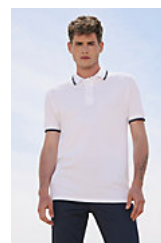

Related products

SOL'S PRACTICE
11365