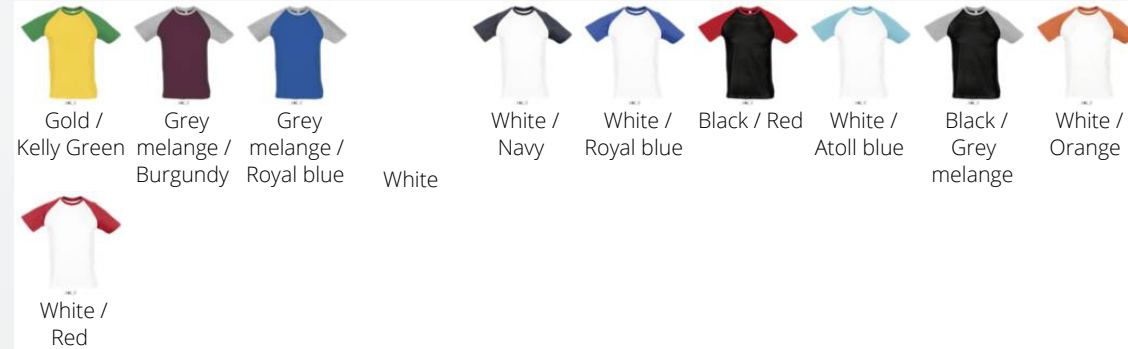

MEN'S TWO COLOUR RAGLAN SLEEVE T-SHIRT

Quality

150 JERSEY
100% semi-combed Ringspun cotton
Reinforcing tape on neck
Elastane rib collar

Style

Raglan sleeves
Tubular

SOL'S®

Size	S	M	L	XL	XXL
	64/47	67/50	70/53	73/56	76/59

PACKING

10

100

Carton size
weight :

54 x 36 x 32 cm
14,2 kg

FEATURES