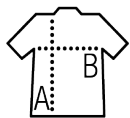

SOL'S RIDE MEN

SOL'S®
the fair spirit

MEN'S LIGHT PADDED JACKET

01193

Quality

POLYAMIDE

Outside & lining: 100% polyamide

Padding: 100% polyester - 180 gsm

Style

Available sizes

Sizes	S	M	L	XL	XXL	3XL
A/B	70/54	72/57	74/60	76/63	78/66	80/69

Available colours

Red

Black

Navy

Neon lime

Metal grey

Packaging

Carton size : 64 x 42 x 38 cm

Weight per carton : 0.00 kg

Related products

SOL'S RIDE WOMEN
01170