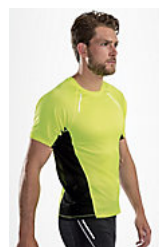

### Style

Round neck  
Raglan sleeves  
Flatlock seams  
Breathable mesh side panels  
Reflective details

### Available colours

White

Black

Neon yellow

Neon coral

### Related products

SOL'S SYDNEY MEN  
01414