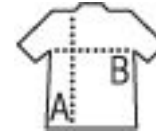

### Quality

CANVAS 235 - 100% COTTON  
Fashionable shopping bag  
Contrast large handles: 3x65 cm  
Contrast top stitching

### Style

SOL'S®

Size	TUN
------	-----

35 x 42 cm

PACKING		FEATURES	
10	50	Carton size weight :	43 x 36 x 17 cm 6,3 kg
		<i>New!</i>	