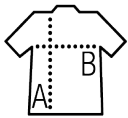

Quality

JERSEY 130
100% polyester - Cotton feel

Style

Lightweight tank top
Cut and sewn
Racerback
Rounded hem
Suitable for dye sublimation

Available sizes

Sizes	0	1	2
	XS/S	M/L	XL/XXL
A/B	65/38	67/44	69/50

Available colours

White

Black

Neon coral

Creamy white

Packaging

Carton size : 51 x 44 x 20 cm

Weight per carton : 6.00 kg